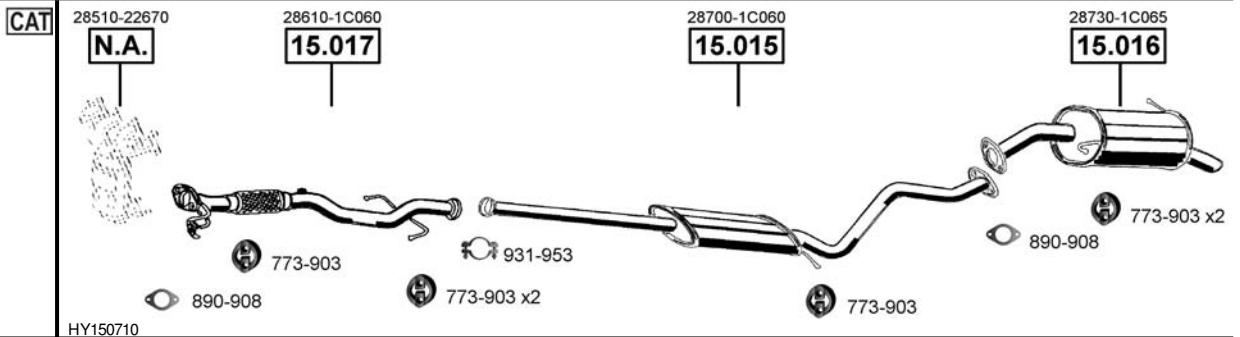

Pony
Hatchback
1.3
08/89 - 12/92
(1298 cc), 50 KW

Pony
Hatchback
1.3
1.3i
08/89 - 09/94
(1298 cc), 47 KW
(1341 cc), 62 KW

28600-24210 N.A.	28700-24400 15.002	28700-24501 15.004	<p>740-906 773-903 720-901 793-905 x2 743-906 743-901 x2 911-942</p>	Pony Hatchback 1.5 08/89 - 12/92 (1468 cc), 53 KW
HY151240				