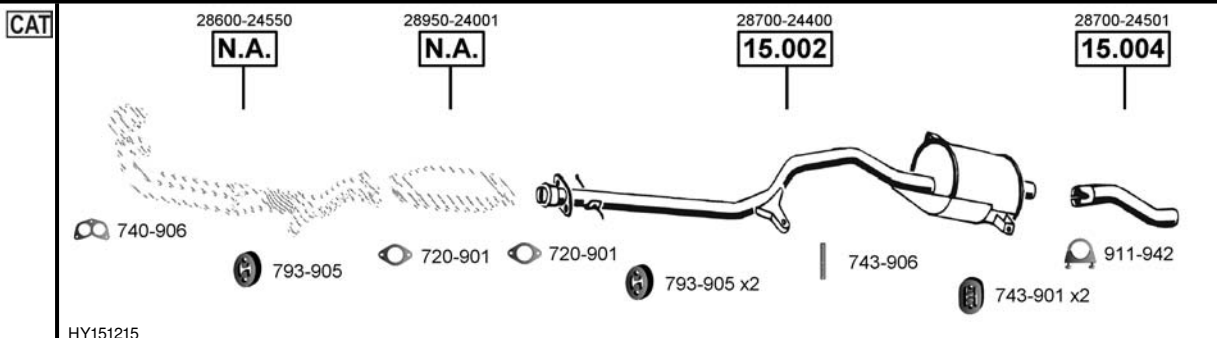

CAT

Excel
Hatchback, Sedan
1.5
10/89 - 09/90
(1468 cc), 53 KW

Excel
Hatchback, Sedan
1.5
1.5i
08/89 - 06/94
(1468 cc), 53 KW
(1468 cc), 62 KW

Getz
Hatchback
1.1i - 12V
09/02 -
(1086 cc), 46 KW

Getz
Hatchback
1.3i - 12V
09/02 -
(1341 cc), 60 KW
(1341 cc), 63 KW

Pony
Hatchback
1.3
08/89 - 12/92
(1298 cc), 50 KW

Pony
Hatchback
1.3
1.3i
08/89 - 09/94
(1298 cc), 47 KW
(1341 cc), 62 KW

28600-24210 N.A.	28700-24400 15.002	28700-24501 15.004	<p>740-906 773-903 720-901 793-905 x2 743-906 743-901 x2 911-942</p>	Pony Hatchback 1.5 08/89 - 12/92 (1468 cc), 53 KW
HY151240				

28600-24000 N.A.	28950-24001 N.A.	28700-24400 15.002	28700-24501 15.004	<p>740-906 743-903 720-901 720-901 793-905 x2 743-906 743-901 x2 911-942</p>	Pony Hatchback 1.5 1.5i 08/89 - 09/94 (1468 cc), 53 KW (1468 cc), 62 KW
HY151245					