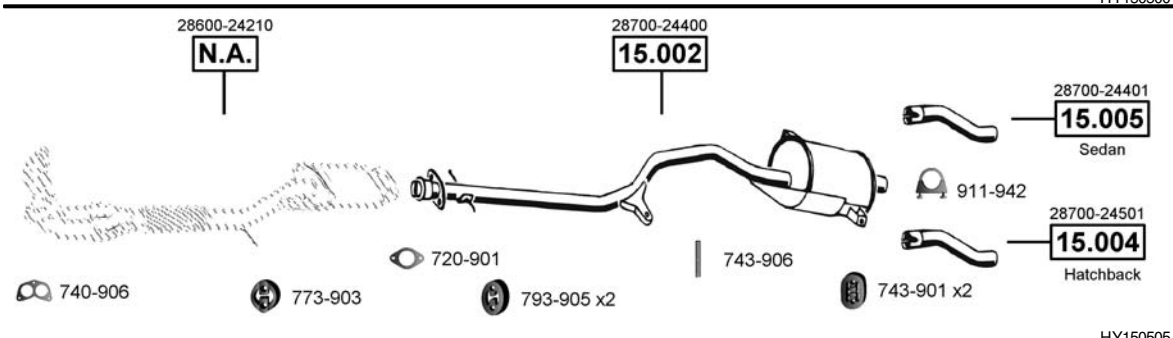

HY150505

Excel
Hatchback, Sedan
1.3i
09/90 - 06/94
(1341 cc), 62 KW