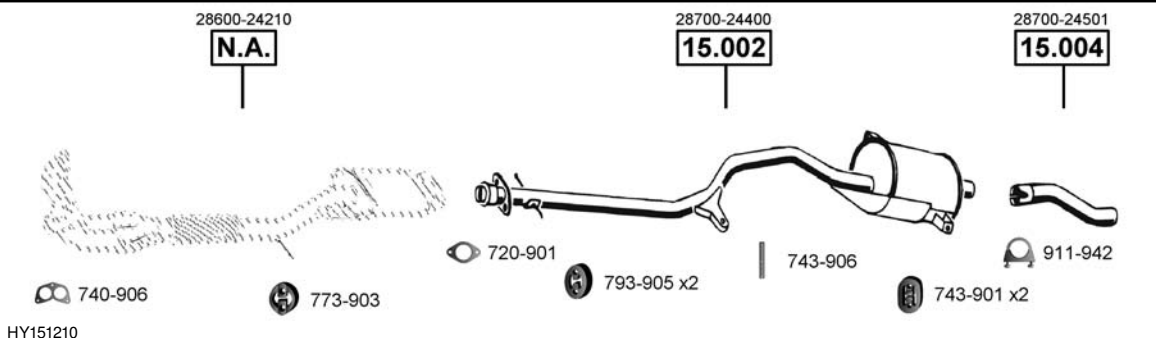

CAT

Excel
Hatchback, Sedan
1.5
10/89 - 09/90
(1468 cc), 53 KW

Excel
Hatchback, Sedan
1.5
1.5i
08/89 - 06/94
(1468 cc), 53 KW
(1468 cc), 62 KW

Getz
Hatchback
1.1i - 12V
09/02 -
(1086 cc), 46 KW

Getz
Hatchback
1.3i - 12V
09/02 -
(1341 cc), 60 KW
(1341 cc), 63 KW

Pony
Hatchback
1.3
08/89 - 12/92
(1298 cc), 50 KW

Pony
Hatchback
1.3
1.3i
08/89 - 09/94
(1298 cc), 47 KW
(1341 cc), 62 KW

28600-24210 N.A.	28700-24400 15.002	28700-24501 15.004	<p>740-906 773-903 720-901 793-905 x2 743-906 743-901 x2 911-942</p>	Pony Hatchback 1.5 08/89 - 12/92 (1468 cc), 53 KW
HY151240				