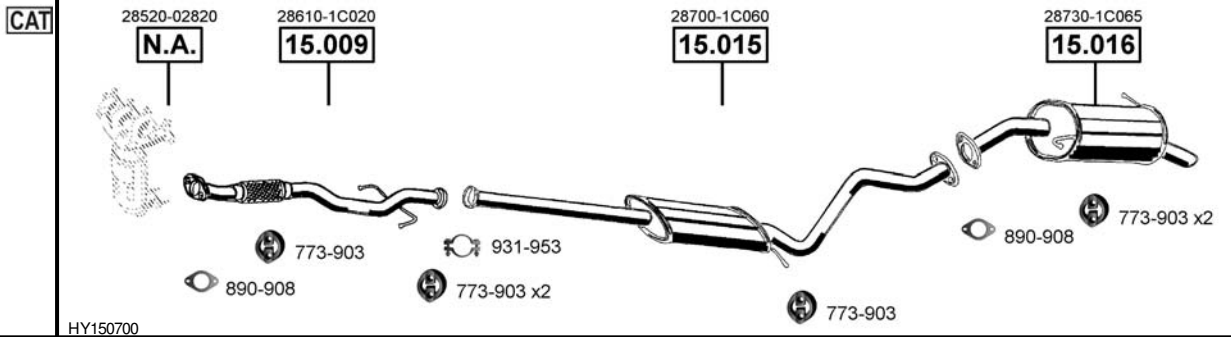

CAT

Excel
Hatchback, Sedan
1.5
10/89 - 09/90
(1468 cc), 53 KW

Excel
Hatchback, Sedan
1.5
1.5i
08/89 - 06/94
(1468 cc), 53 KW
(1468 cc), 62 KW

Getz
Hatchback
1.1i - 12V
09/02 -
(1086 cc), 46 KW

Getz
Hatchback
1.3i - 12V
09/02 -
(1341 cc), 60 KW
(1341 cc), 63 KW

Pony
Hatchback
1.3
08/89 - 12/92
(1298 cc), 50 KW

Pony
Hatchback
1.3
1.3i
08/89 - 09/94
(1298 cc), 47 KW
(1341 cc), 62 KW

28600-24210 N.A.	28700-24400 15.002	28700-24501 15.004	<p>740-906 773-903 720-901 793-905 x2 743-906 743-901 x2 911-942</p>	Pony Hatchback 1.5 08/89 - 12/92 (1468 cc), 53 KW
HY151240				