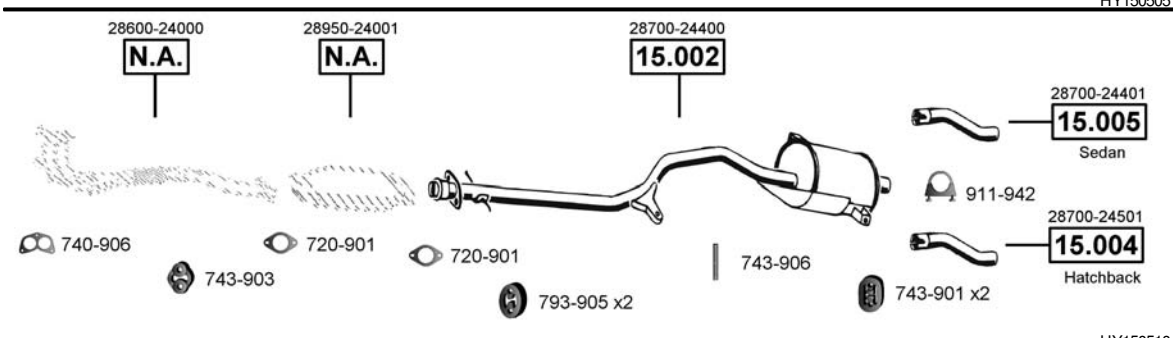

HY150510

Excel
Hatchback, Sedan
1.3
10/89 - 09/90
(1298 cc), 47 KW

CAT