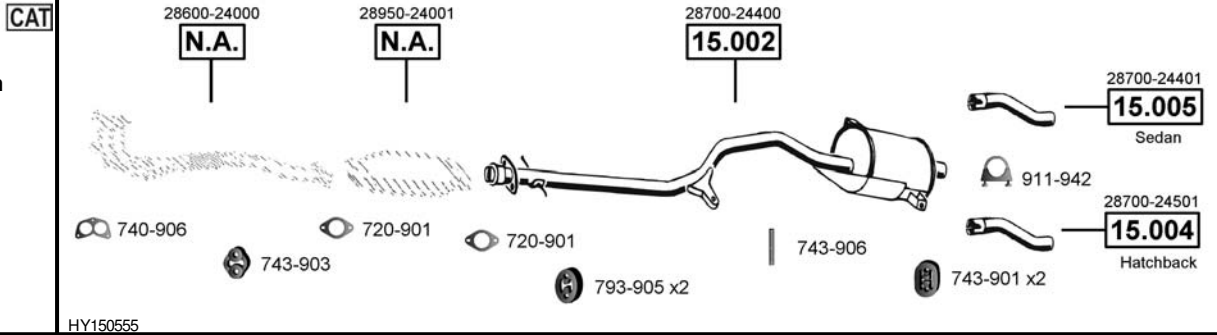

Excel
Hatchback, Sedan
1.5
1.5i
08/89 - 06/94
(1468 cc), 53 KW
(1468 cc), 62 KW