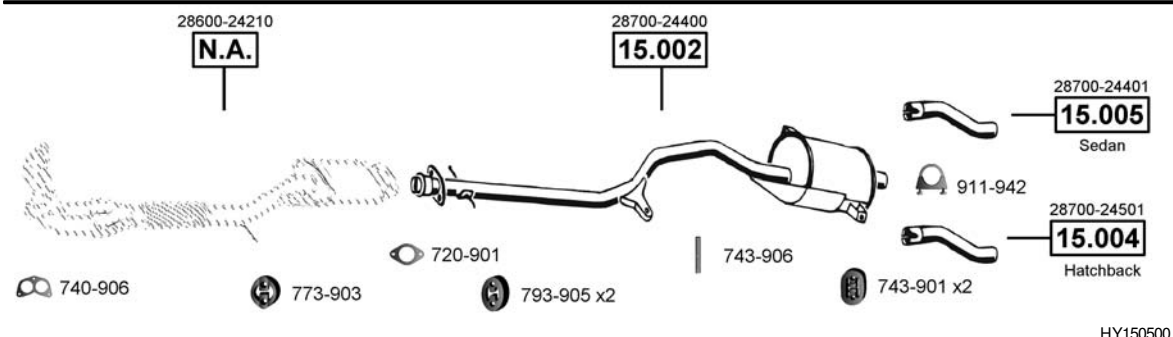

HY150500

Excel
Hatchback, Sedan
1.3
10/89 - 06/94
(1298 cc), 47 KW