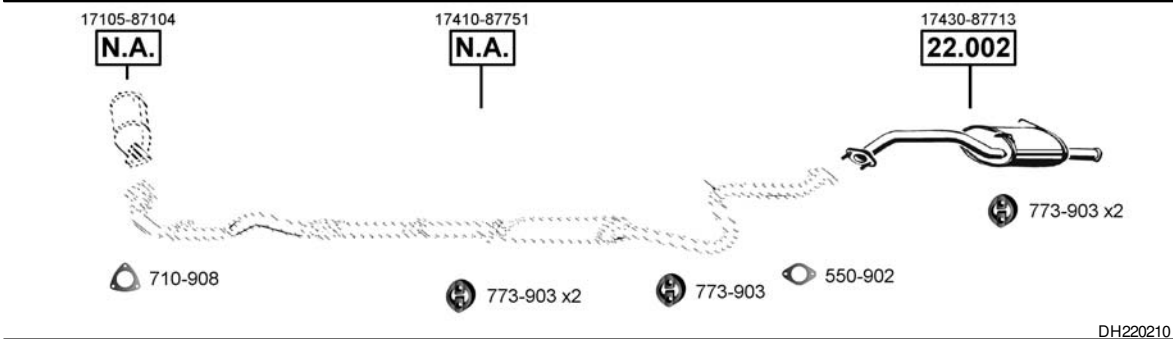

Applause
1.6i - 16V
06/89 - /98
(1589 cc), 66 KW
(1589 cc), 73 KW
(1589 cc), 77 KW

DH220100

Applause
1.6i - 16V
06/89 - /01
(1589 cc), 66 KW
(1589 cc), 73 KW
(1589 cc), 77 KW

CAT

DH220105

Charade
Hatchback
1.0i
02/87 - 04/93
(993 cc), 38 KW

CAT

DH220200

Charade
Hatchback
1.3i - 16V
09/88 - 02/93
(1295 cc), 67 KW

CAT

DH220210

Charade
Hatchback
1.0 Diesel
03/87 - /95
(993 cc), 27 KW

DH220235

Charade
Hatchback
1.0 Turbo Diesel
03/87 - /95
(993 cc), 35 KW