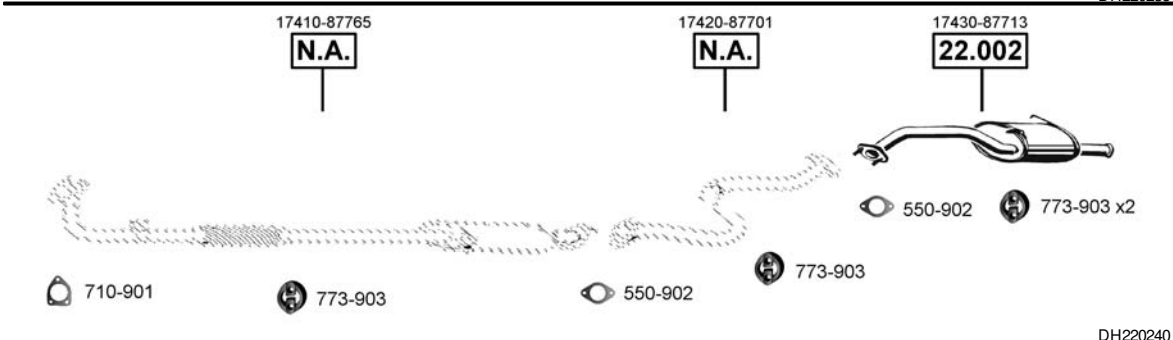

Applause
1.6i - 16V
06/89 - /98
(1589 cc), 66 KW
(1589 cc), 73 KW
(1589 cc), 77 KW

DH220100

Applause
1.6i - 16V
06/89 - /01
(1589 cc), 66 KW
(1589 cc), 73 KW
(1589 cc), 77 KW

CAT

DH220105

Charade
Hatchback
1.0i
02/87 - 04/93
(993 cc), 38 KW

CAT

DH220200

Charade
Hatchback
1.3i - 16V
09/88 - 02/93
(1295 cc), 67 KW

CAT

DH220210

Charade
Hatchback
1.0 Diesel
03/87 - /95
(993 cc), 27 KW

DH220235

Charade
Hatchback
1.0 Turbo Diesel
03/87 - /95
(993 cc), 35 KW

DH220240

550-902  Applause (06/89-/01), Charade (02/87-/95)

710-901  Charade (02/87-/95)

710-908  Applause (06/89-/01), Charade (09/88-10/95)

711-940  Cuore (10/98-)

771-941  Charade (03/93-/01)

713-906  Cuore (02/03-)