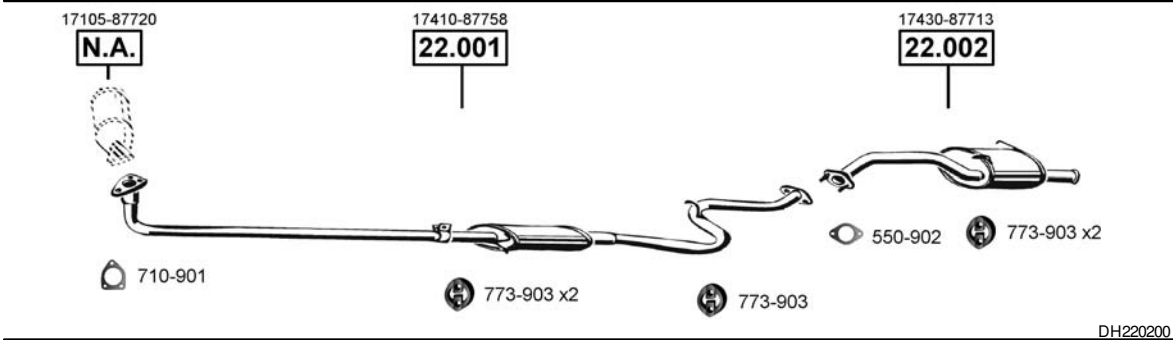

Applause
1.6i - 16V
06/89 - /98
(1589 cc), 66 KW
(1589 cc), 73 KW
(1589 cc), 77 KW

DH220100

Applause
1.6i - 16V
06/89 - /01
(1589 cc), 66 KW
(1589 cc), 73 KW
(1589 cc), 77 KW

CAT

DH220105

Charade
Hatchback
1.0i
02/87 - 04/93
(993 cc), 38 KW

CAT

DH220200

Charade
Hatchback
1.3i - 16V
09/88 - 02/93
(1295 cc), 67 KW

CAT

DH220210

Charade
Hatchback
1.0 Diesel
03/87 - /95
(993 cc), 27 KW

DH220235

Charade
Hatchback
1.0 Turbo Diesel
03/87 - /95
(993 cc), 35 KW