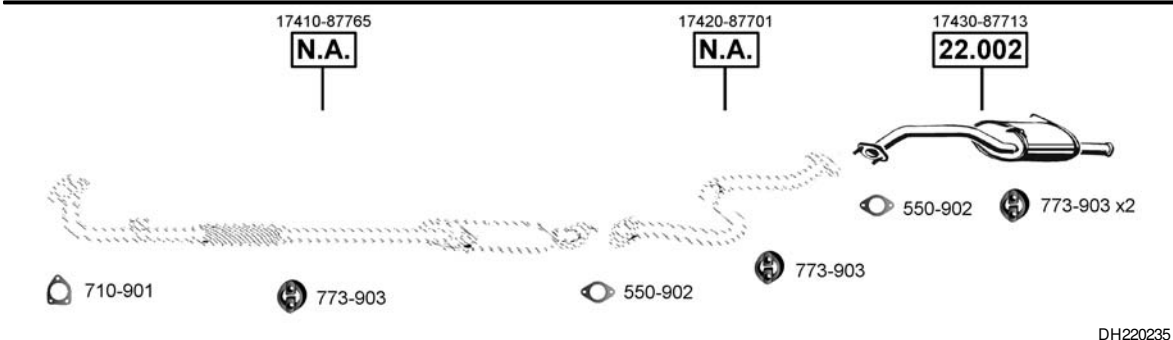

Applause
1.6i - 16V
06/89 - /98
(1589 cc), 66 KW
(1589 cc), 73 KW
(1589 cc), 77 KW

DH220100

Applause
1.6i - 16V
06/89 - /01
(1589 cc), 66 KW
(1589 cc), 73 KW
(1589 cc), 77 KW

CAT

DH220105

Charade
Hatchback
1.0i
02/87 - 04/93
(993 cc), 38 KW

CAT

DH220200

Charade
Hatchback
1.3i - 16V
09/88 - 02/93
(1295 cc), 67 KW

CAT

DH220210

Charade
Hatchback
1.0 Diesel
03/87 - /95
(993 cc), 27 KW

DH220235

Charade
Hatchback
1.0 Turbo Diesel
03/87 - /95
(993 cc), 35 KW

DH220240

550-902  Applause (06/89-/01), Charade (02/87-/95)

710-901  Charade (02/87-/95)

710-908  Applause (06/89-/01), Charade (09/88-10/95)

711-940  Cuore (10/98-)

771-941  Charade (03/93-/01)

713-906  Cuore (02/03-)